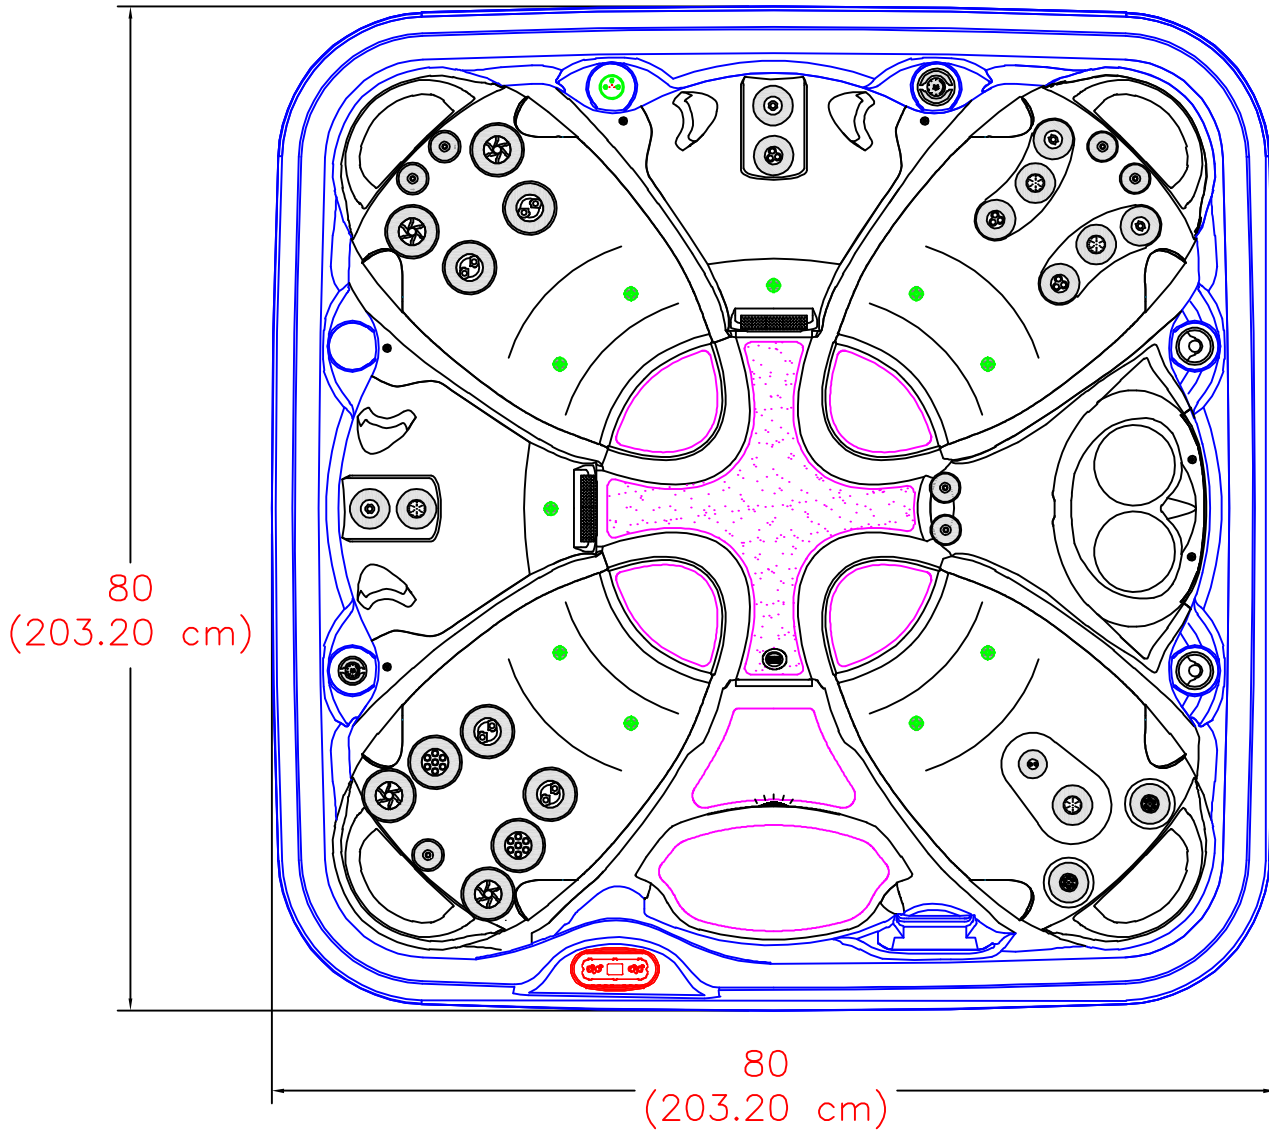

2020 SERENITY 6600
(32 actual jets)

NOTE:
Dimensional tolerances are as follows due to variations in manufacturing:
Length / Width / Height(s): +/- 3/8"
Height Variance (side to side): +/- 1/4"