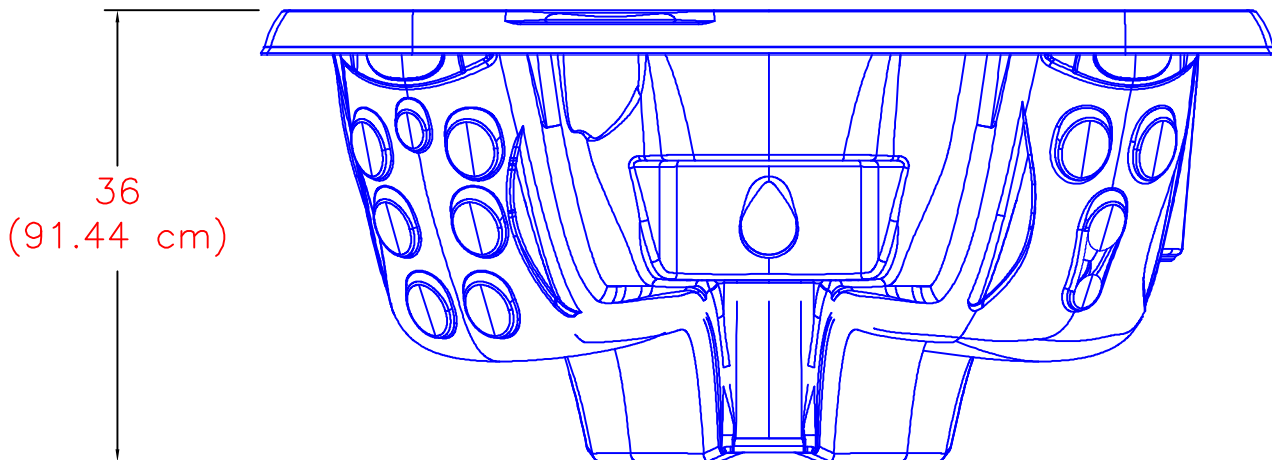

2020 SERENITY 6600
(32 actual jets)

NOTE:
Dimensional tolerances are as follows due to variations in manufacturing:
Length / Width / Height(s): +/- 3/8"
Height Variance (side to side): +/- 1/4"