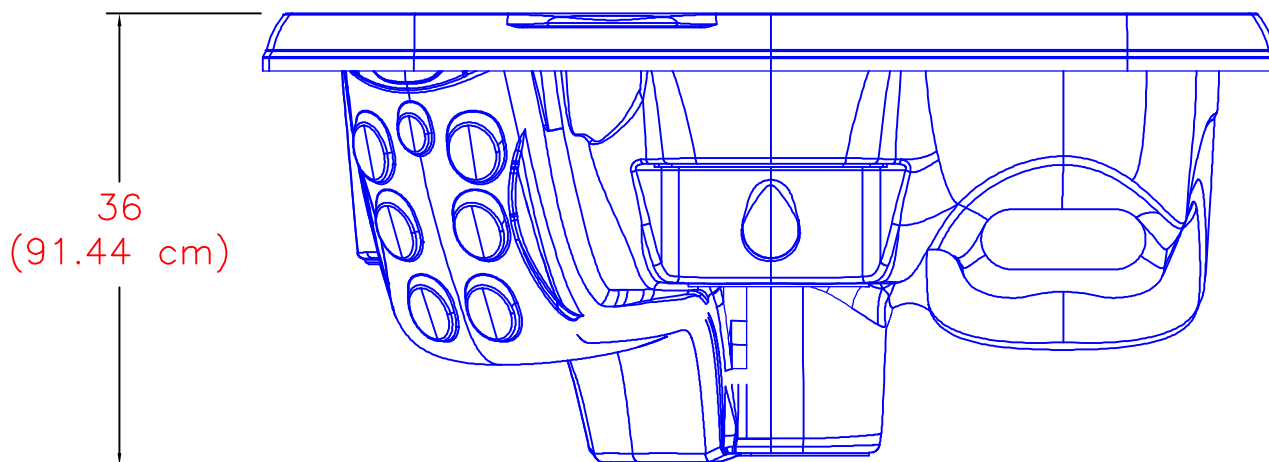

2020 SERENITY 4500
(34 actual jets)

NOTE:
Dimensional tolerances are as follows due to variations in manufacturing:
Length / Width / Height(s): +/- 3/8"
Height Variance (side to side): +/- 1/4"