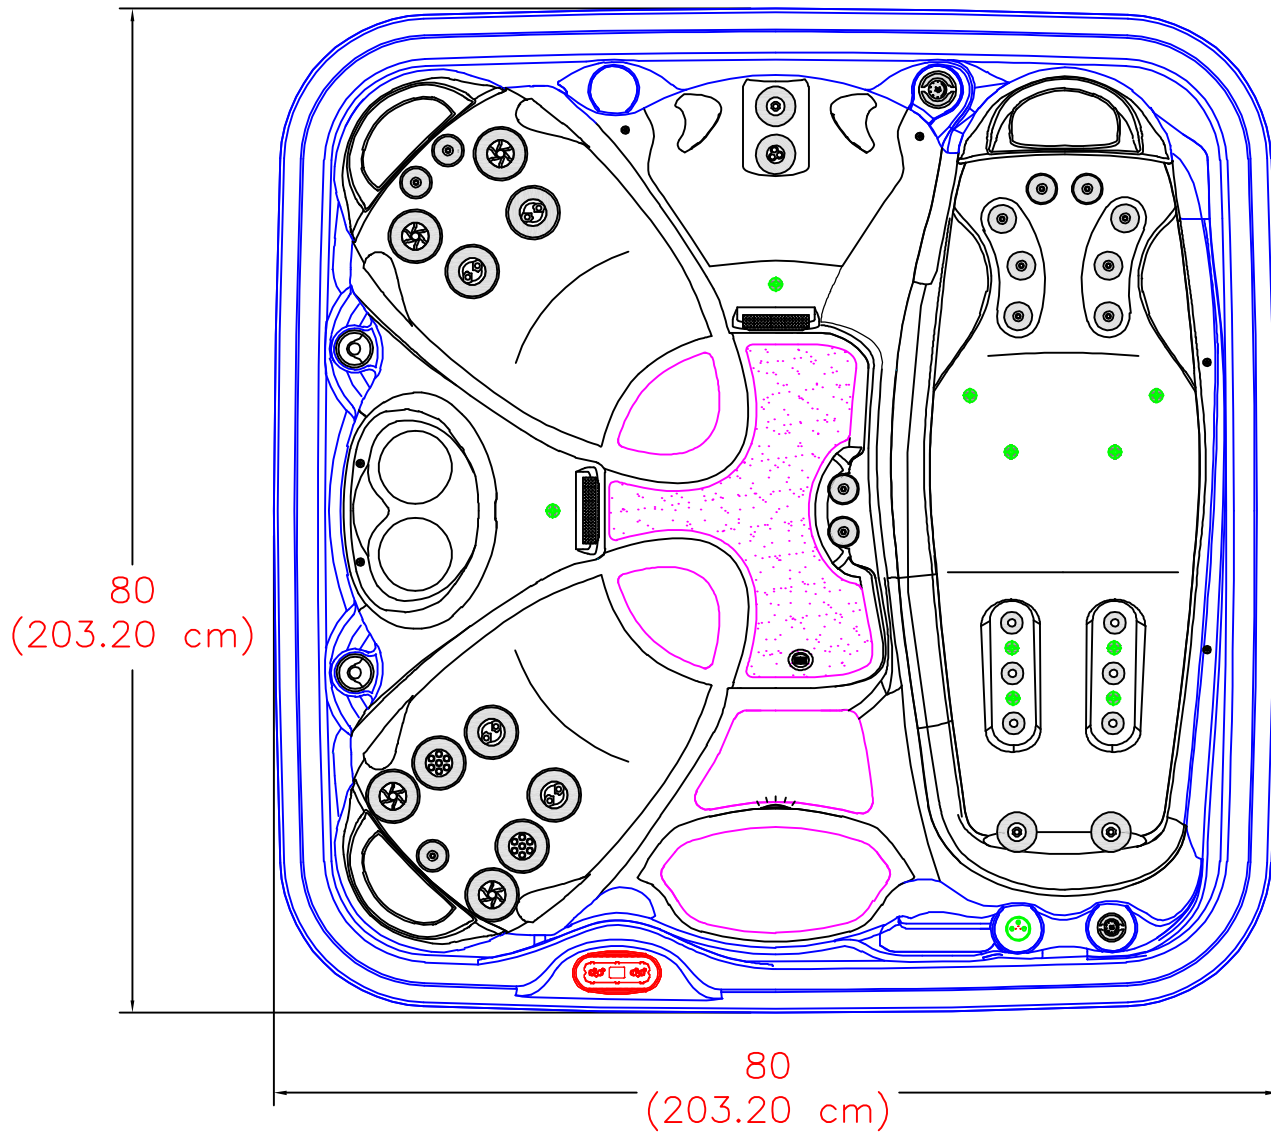

2020 SERENITY 4500
(34 actual jets)

NOTE:
Dimensional tolerances are as follows due to variations in manufacturing:
Length / Width / Height(s): +/- 3/8"
Height Variance (side to side): +/- 1/4"