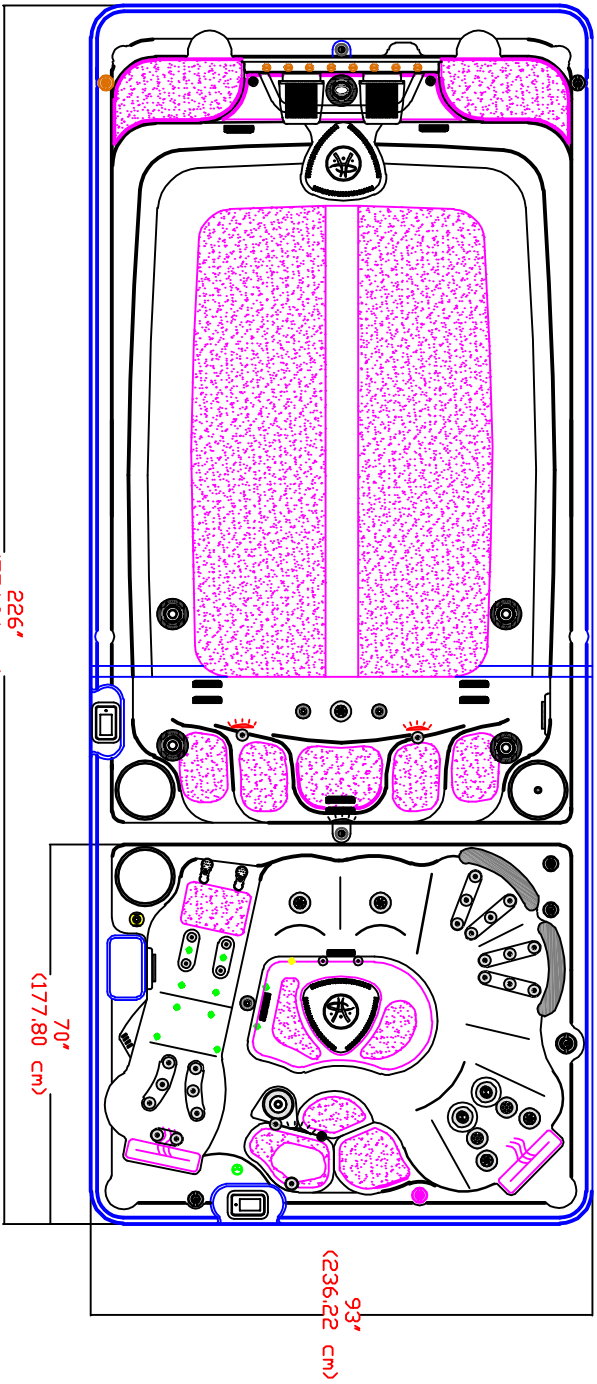

2021 19DTAX AQUATRAINER CROSS SECTION LAYOUT

NOTE:
Dimensional tolerances are as follows due to variations in manufacturing:
Length / Width / Height(s) +/- .50"
Height Variance (side to side) +/- .12"