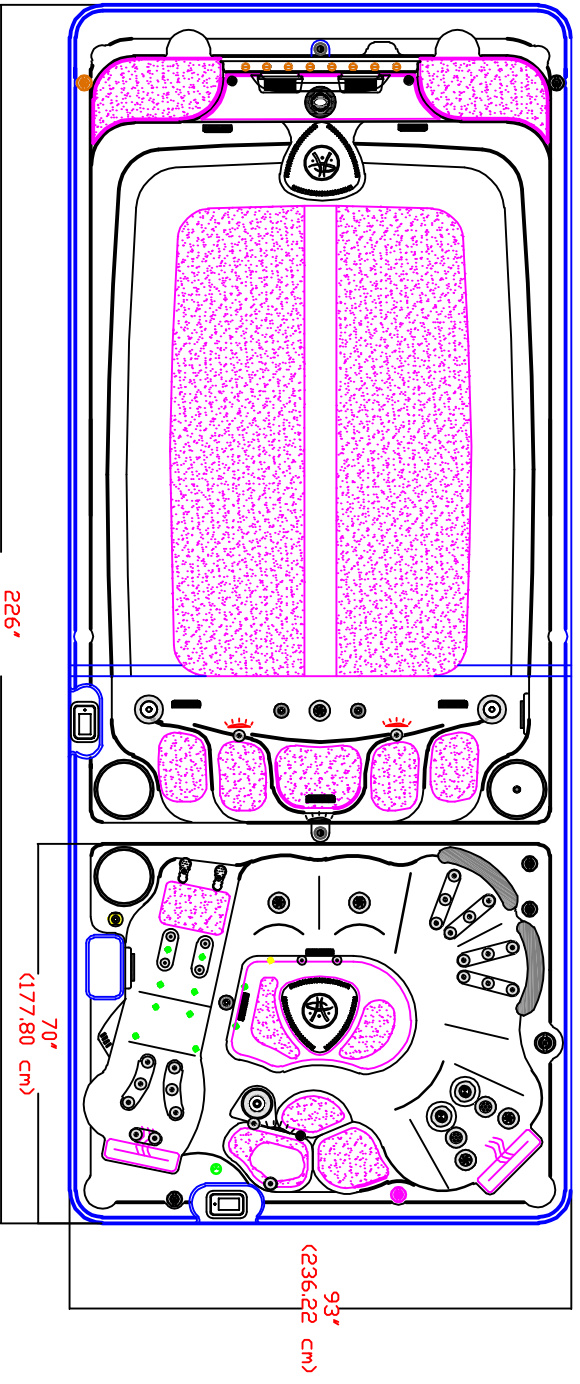

2021 19DTAX AQUASPORT CROSS SECTION LAYOUT

NOTE:
Dimensional tolerances are as follows due to variations in manufacturing:
Length / Width / Height(s) +/- .50"
Height Variance (side to side) +/- .12"